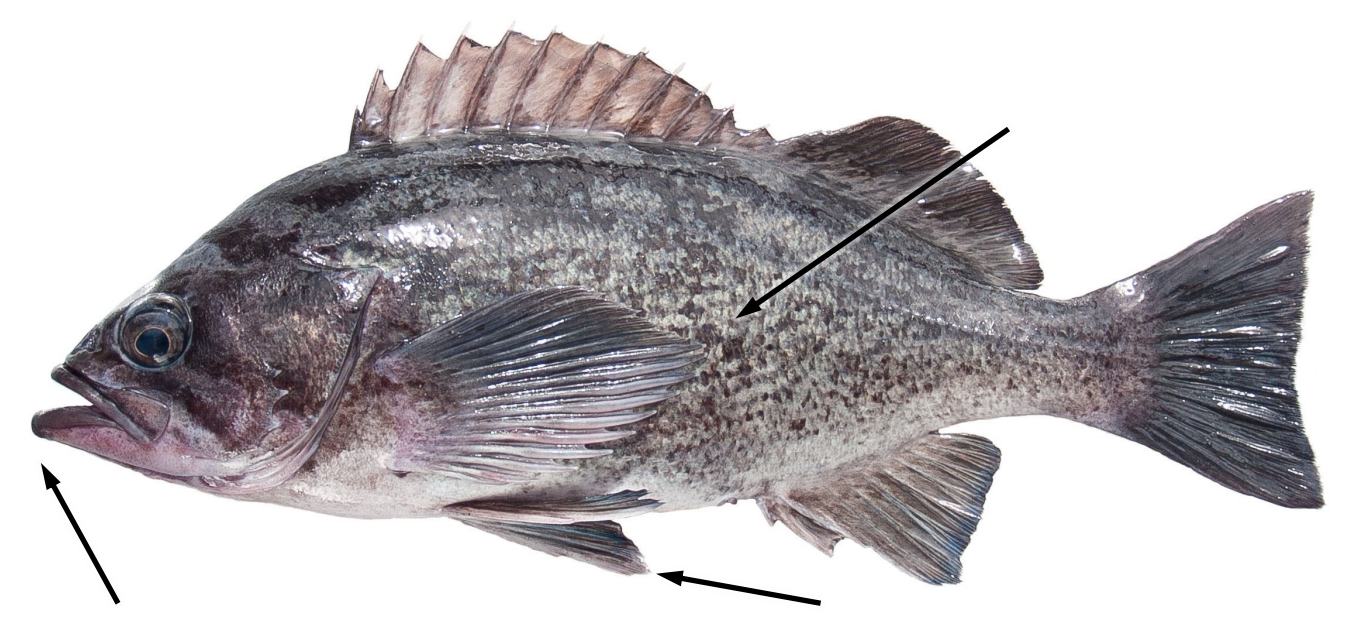

## Tiger Rockfish

Strong ridges between eyes.  
5 or 6 vertical bars on body.

## Vermilion Rockfish

Lower jawline rough to touch. Body reddish and mottled with gray. Anal fin rounded.

## Deacon Rockfish

Small mouth with extended lower lip. Vague stripes across forehead. Blue-tipped pelvic fins. Many small speckles covering sides of body.

## Copper Rockfish

Light colored band along the last 2/3 of lateral line.