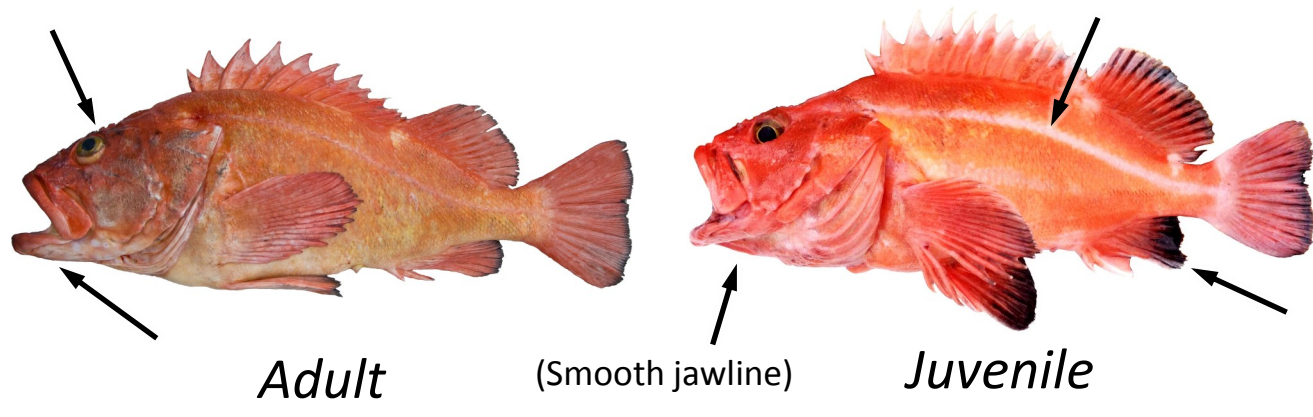

## Yelloweye Rockfish

Bright yellow eye and raspy ridges above eye.  
Fins usually have black edges.  
Juveniles have 1 or 2 white stripes along side of body.

## Canary Rockfish

Typically three stripes across side of head and gill plate. Body orange mottled with gray.

## Tiger Rockfish

Strong ridges between eyes.  
5 or 6 vertical bars on body.

## Copper Rockfish

Light colored band along the last 2/3 of lateral line.