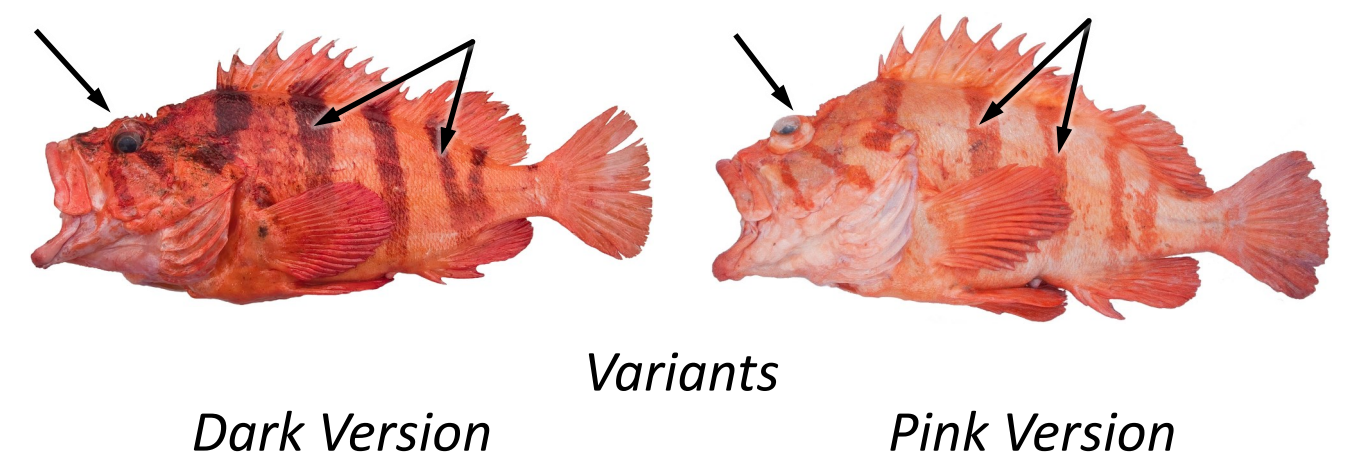

## Yelloweye Rockfish

Bright yellow eye and raspy ridges above eye.  
Fins usually have black edges.  
Juveniles have 1 or 2 white stripes along side of body.

## Canary Rockfish

Typically three stripes across side of head and gill plate. Body orange mottled with gray.

## Tiger Rockfish

Strong ridges between eyes.  
5 or 6 vertical bars on body.