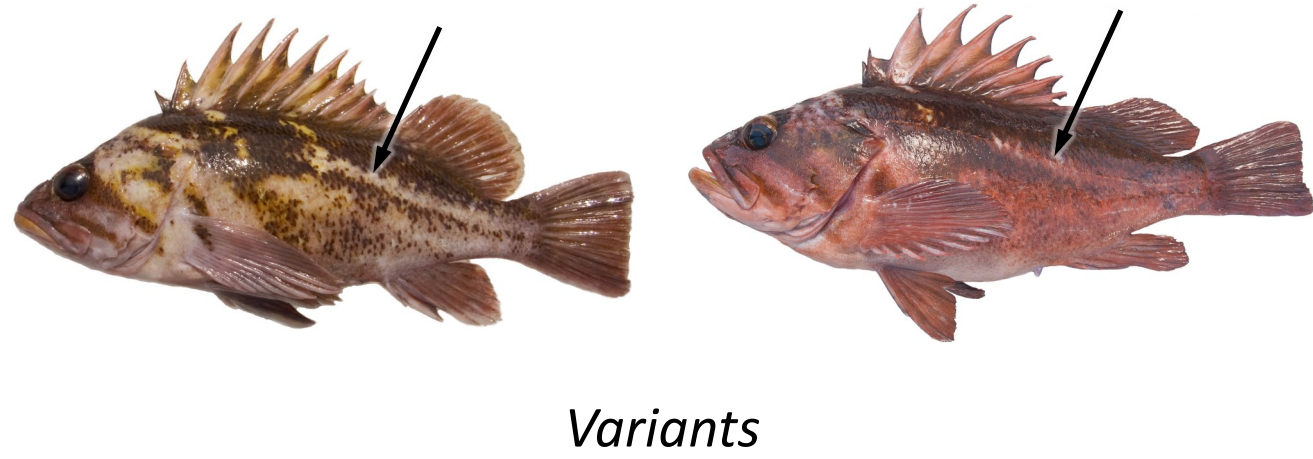

## Vermilion Rockfish

Lower jawline rough to touch. Body reddish and mottled with gray. Anal fin rounded.

## Black Rockfish

Large mouth. Body mottled with gray. White belly. Black spots on the dorsal membrane.

## Deacon Rockfish

Small mouth with extended lower lip. Vague stripes across forehead. Blue-tipped pelvic fins. Many small speckles covering sides of body.

## Copper Rockfish

Light colored band along the last 2/3 of lateral line.