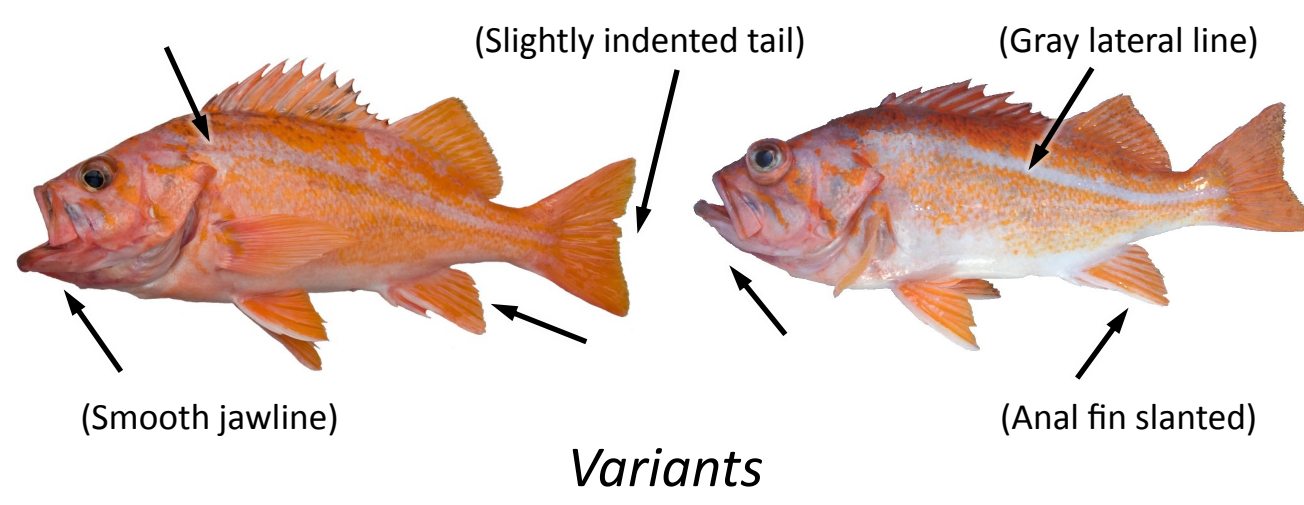

## Yelloweye Rockfish

Bright yellow eye and raspy ridges above eye.  
Fins usually have black edges.  
Juveniles have 1 or 2 white stripes along side of body.

## Canary Rockfish

Typically three stripes across side of head and gill plate. Body orange mottled with gray.

## Tiger Rockfish

Strong ridges between eyes.  
5 or 6 vertical bars on body.

## Deacon Rockfish

Small mouth with extended lower lip. Vague stripes across forehead. Blue-tipped pelvic fins. Many small speckles covering sides of body.