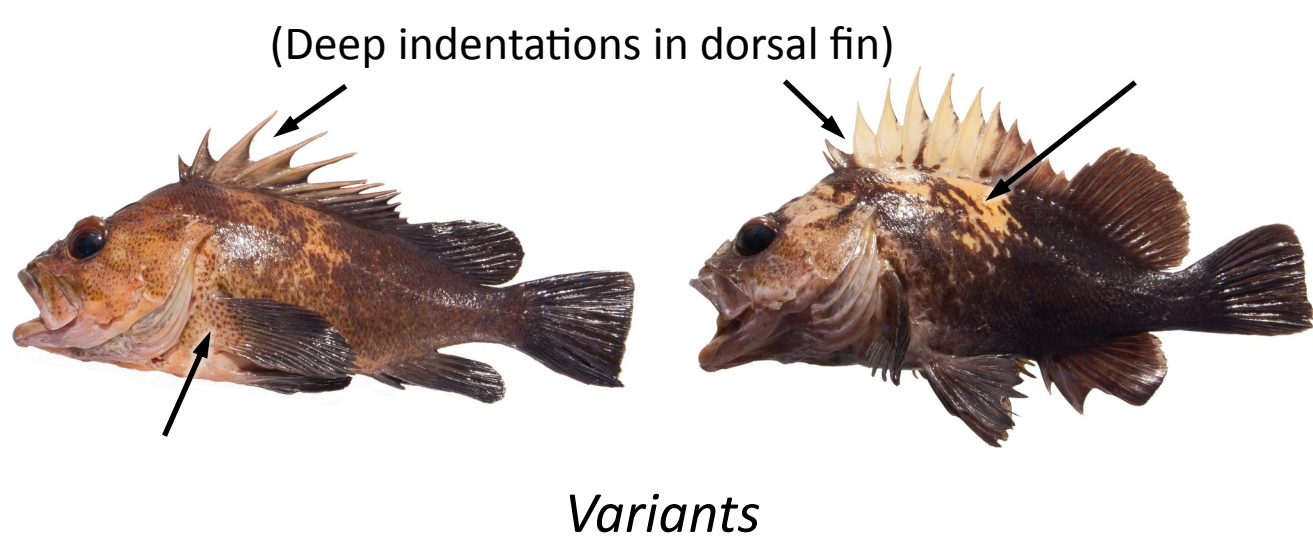

## Copper Rockfish

Light colored band along the last 2/3 of lateral line.

## Bocaccio

Large mouth extending upwards. Slightly concave between mouth and dorsal fin. Body orange, olive or brown.

## Blue Rockfish

Small mouth. Vague stripes across forehead. Blue-tipped pelvic fins. Large angular blotches on sides of body.

## Quillback Rockfish

Freckles on head and/or throat. Yellowish saddle markings do not extend to tail.