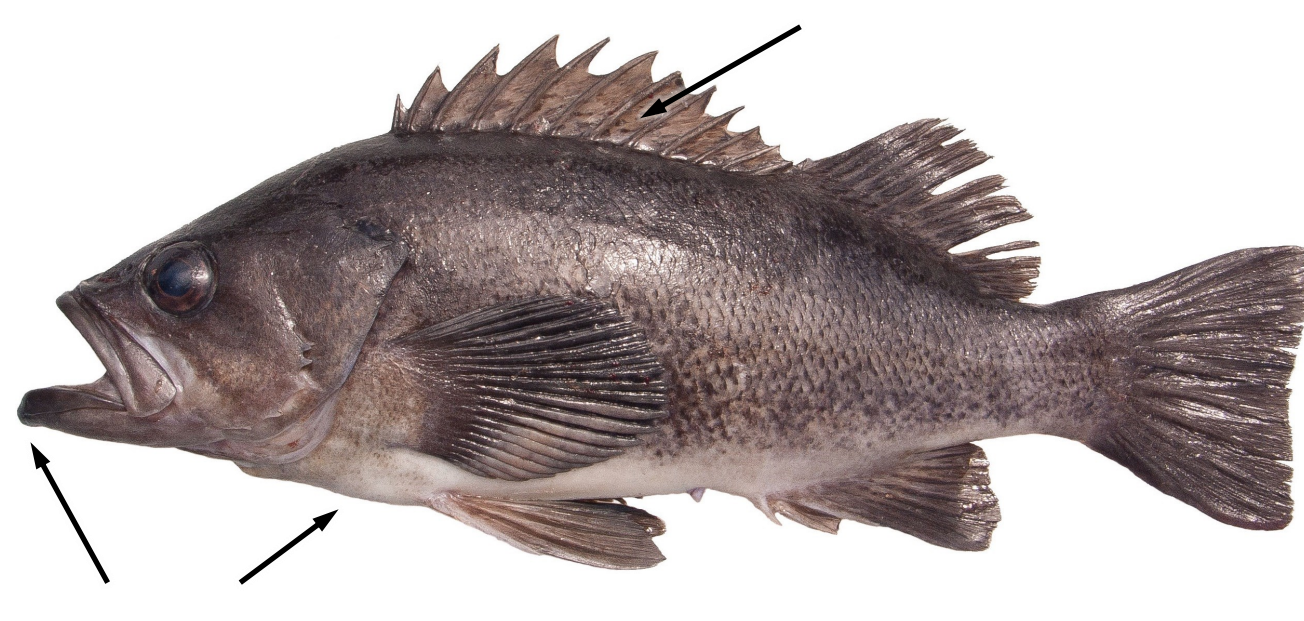

Black Rockfish

Large mouth. Body mottled with gray. White belly. Black spots on the dorsal membrane.