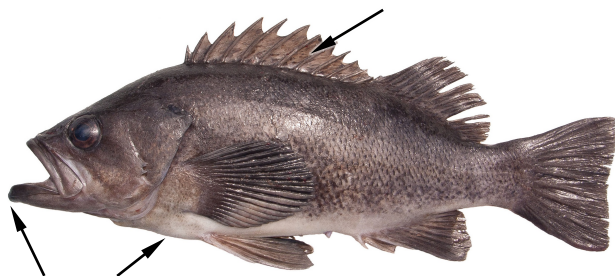

Black Rockfish

Large mouth. Body mottled with gray. White belly.
Black spots on the dorsal membrane.