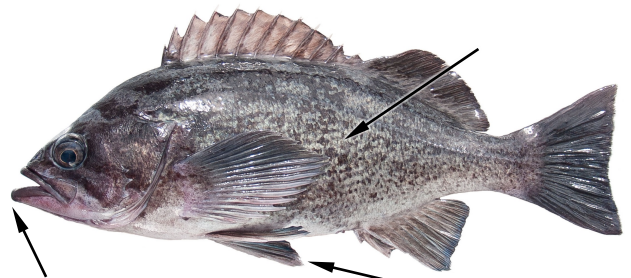

## Tiger Rockfish

Strong ridges between eyes.  
5 or 6 vertical bars on body.

## Vermilion Rockfish

Lower jawline rough to touch. Body reddish and mottled with gray. Anal fin rounded.

## Black Rockfish

Large mouth. Body mottled with gray. White belly.  
Black spots on the dorsal membrane.

## Deacon Rockfish

Small mouth with extended lower lip. Vague stripes across forehead.  
Blue-tipped pelvic fins. Many small speckles covering sides of body.