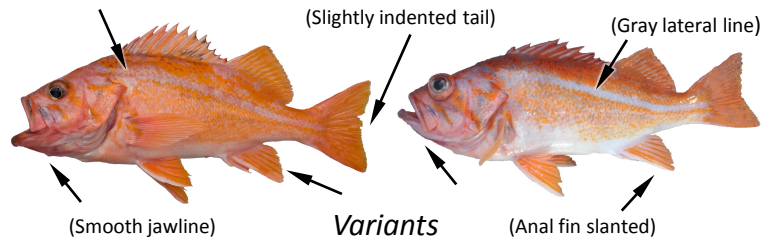

## Yelloweye Rockfish

Bright yellow eye and raspy ridges above eye.  
Fins usually have black edges.  
Juveniles have 1 or 2 white stripes along side of body.

## Canary Rockfish

Typically three stripes across side of head and gill plate. Body orange mottled with gray.

## Tiger Rockfish

Strong ridges between eyes.  
5 or 6 vertical bars on body.