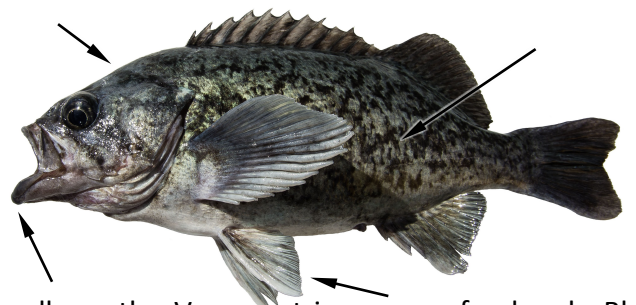

Blue Rockfish

Small mouth. Vague stripes across forehead. Blue-tipped pelvic fins. Large angular blotches on sides of body.