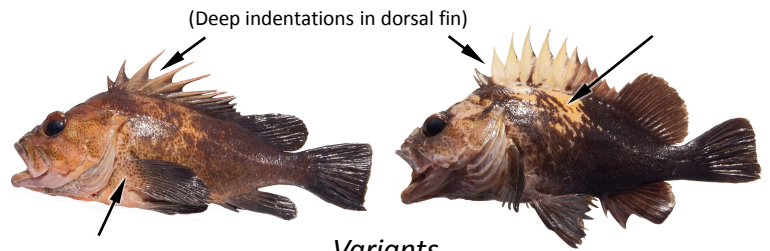

## Bocaccio Rockfish

Large mouth extending upwards. Slightly concave between mouth and dorsal fin. Body orange, olive or brown.

## Blue Rockfish

Small mouth. Vague stripes across forehead. Blue-tipped pelvic fins. Large angular blotches on sides of body.

## Copper Rockfish

*Variants*

Light colored band along the last 2/3 of lateral line.

## Quillback Rockfish

*Variants*

Freckles on head and/or throat.  
Yellowish saddle markings do not extend to tail.