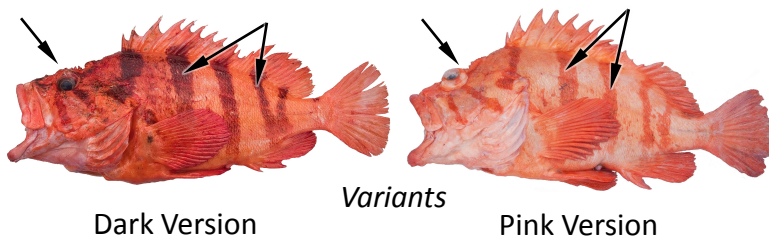

## Yelloweye Rockfish

Bright yellow eye and raspy ridges above eye.  
Fins usually have black edges.  
Juveniles have 1 or 2 white stripes along side of body.

## Canary Rockfish

Typically three stripes across side of head and gill plate. Body orange mottled with gray.

## Tiger Rockfish

Strong ridges between eyes.  
5 or 6 vertical bars on body.