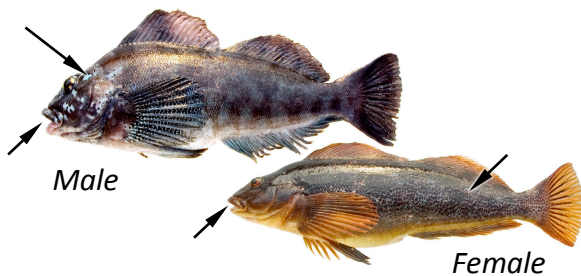

## China Rockfish

Broad yellow stripe starting on dorsal fin, along lateral line. Yellowish white freckles.

## Widow Rockfish

Small mouth, anal fin slanted posteriorly.

## Brown Rockfish

Dark brown patch or spot on gill cover. Underside of throat and lower jaw pinkish. Fins may be pinkish.

## Kelp Greenling

Small mouth, small teeth. Blue spots may be faint except when breeding, when they become almost neon. Reddish spots on female. Smooth skin.