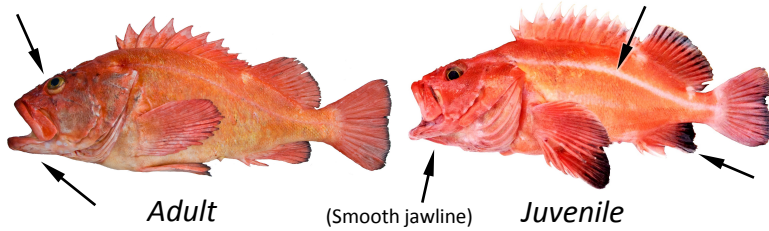

## Yelloweye Rockfish

Bright yellow eye and raspy ridges above eye.  
Fins usually have black edges.  
Juveniles have 1 or 2 white stripes along side of body.

## Canary Rockfish

Typically three stripes across side of head and gill plate. Body orange mottled with gray.

## Tiger Rockfish

Strong ridges between eyes.  
5 or 6 vertical bars on body.