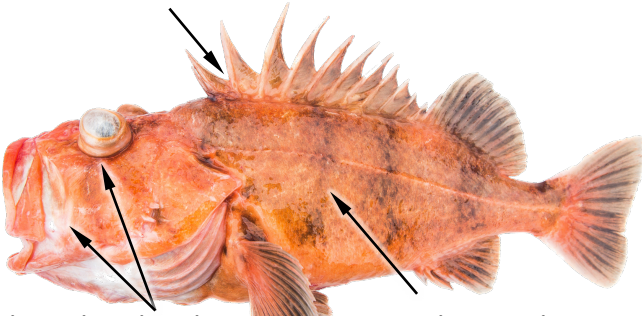

Cowcod^{††}

Very large head with and upper jaw. Deeply pale pink to orange in color. very wide space between eye and notched dorsal fins. Body is with dusky vertical bars on sides.