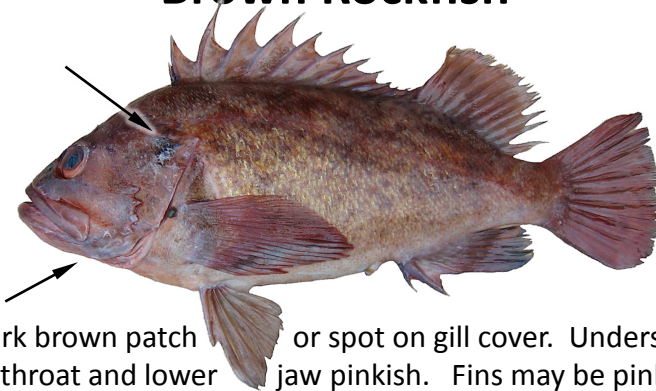

### Blue Rockfish<sup>†</sup>

Small mouth. Vague stripes across forehead. Blue-tipped pelvic fins. Large angular blotches on sides of body.

### Copper Rockfish<sup>†</sup>

Deep Bodied. Light colored band along the last 2/3 of lateral line.

### Quillback Rockfish<sup>†</sup>

Freckles on head and/or throat. Deep indentations in dorsal fin. Yellowish saddle markings do not extend to tail.

### Brown Rockfish<sup>‡</sup>

Dark brown patch or spot on gill cover. Underside of throat and lower jaw pinkish. Fins may be pinkish.