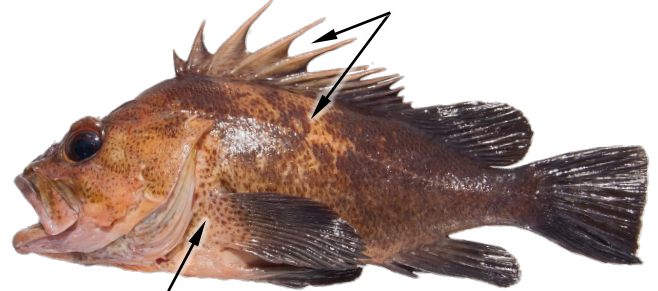

### Black Rockfish<sup>†</sup>

Large mouth. Body mottled with gray. White belly. Black spots on the dorsal membrane.

### Blue Rockfish<sup>†</sup>

Small mouth. Vague stripes across forehead. Blue-tipped pelvic fins. Large angular blotches on sides of body.

### Copper Rockfish<sup>†</sup>

Deep Bodied. Light colored band along the last 2/3 of lateral line.

### Quillback Rockfish<sup>†</sup>

Freckles on head and/or throat. Deep indentations in dorsal fin. Yellowish saddle markings do not extend to tail.