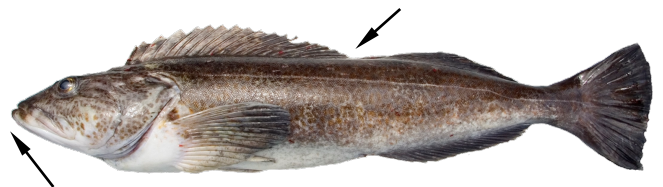

Lingcod[†]

Large mouth and large teeth. Deep notch in long dorsal fin. Elongated body. Smooth skin.