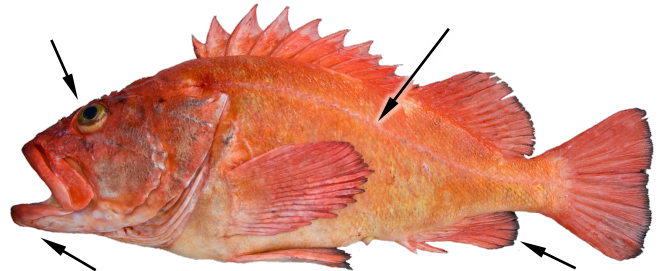

## Canary Rockfish<sup>†</sup>

Typically three stripes across side of head and gill plate. Smooth jawline. Body orange mottled with gray. Gray lateral line. Anal fin slanted. Slightly indented tail.

## Vermilion Rockfish<sup>†</sup>

Lower jawline rough to touch. Body reddish and mottled with gray. Anal fin rounded.

## Bocaccio<sup>†</sup>

Large mouth extending upwards. Slightly concave between mouth and dorsal fin. Upper jaw extends to the back of the eye. Body orange, olive or brown.

## Yelloweye Rockfish<sup>†</sup>

Bright yellow eye and raspy ridges above eye. Smooth jawline. Fins usually have black edges. Juveniles have 1 or 2 white stripes along side of body.